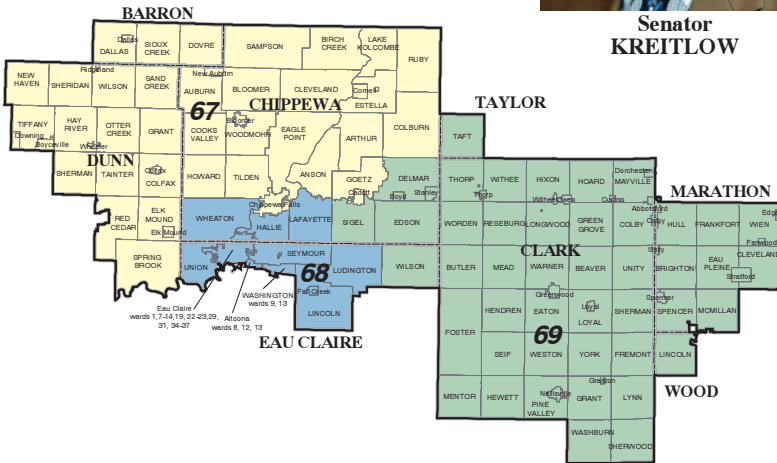

23rd SENATE DISTRICT

See Eau Claire Area Detail Map on p. 97

Senator KREITLOW

Pat Kreitlow (Dem.), 23rd Senate District

Born St. Paul, MN, July 3, 1964; married; 2 children. Graduate Apple Valley, MN H.S. 1982; B.A. in journalism UW-Eau Claire 1986. Full time legislator. Former television and radio news anchor-reporter. Former member: Literacy Volunteers-Chippewa Valley (bd. of dir.); Western Wisconsin Press Club (pres.); Our Saviour's Lutheran Church, Chippewa Falls (trustee).