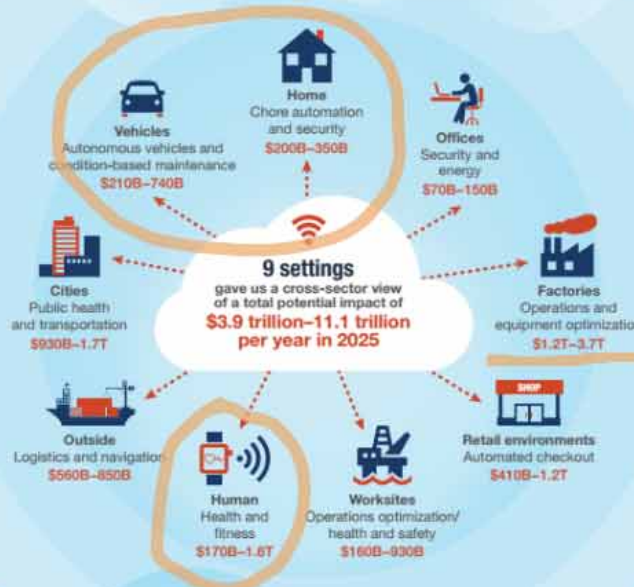

Questions

Justin Huebner
 Kiesling
 jhuebner@kiesling.com

- Embrace Change
- Think Creative
- Be Resilient

2016 International

CES®

What

Where is the value potential of the Internet of Things?

Interoperability required to capture 40% of total value

< 1% of data currently used, mostly for alarms or real-time control; more can be used for optimization and prediction

2X more value from B2B applications than consumer

Developing: 40%
Developed: 60%

Transform business processes
Predictive maintenance, better asset utilization, higher productivity

Enable new business models
For example, remote monitoring enables anything-as-a-service

Types of opportunities

Where is the value potential of the Internet of Things?

Interoperability required to capture **40% of total value**