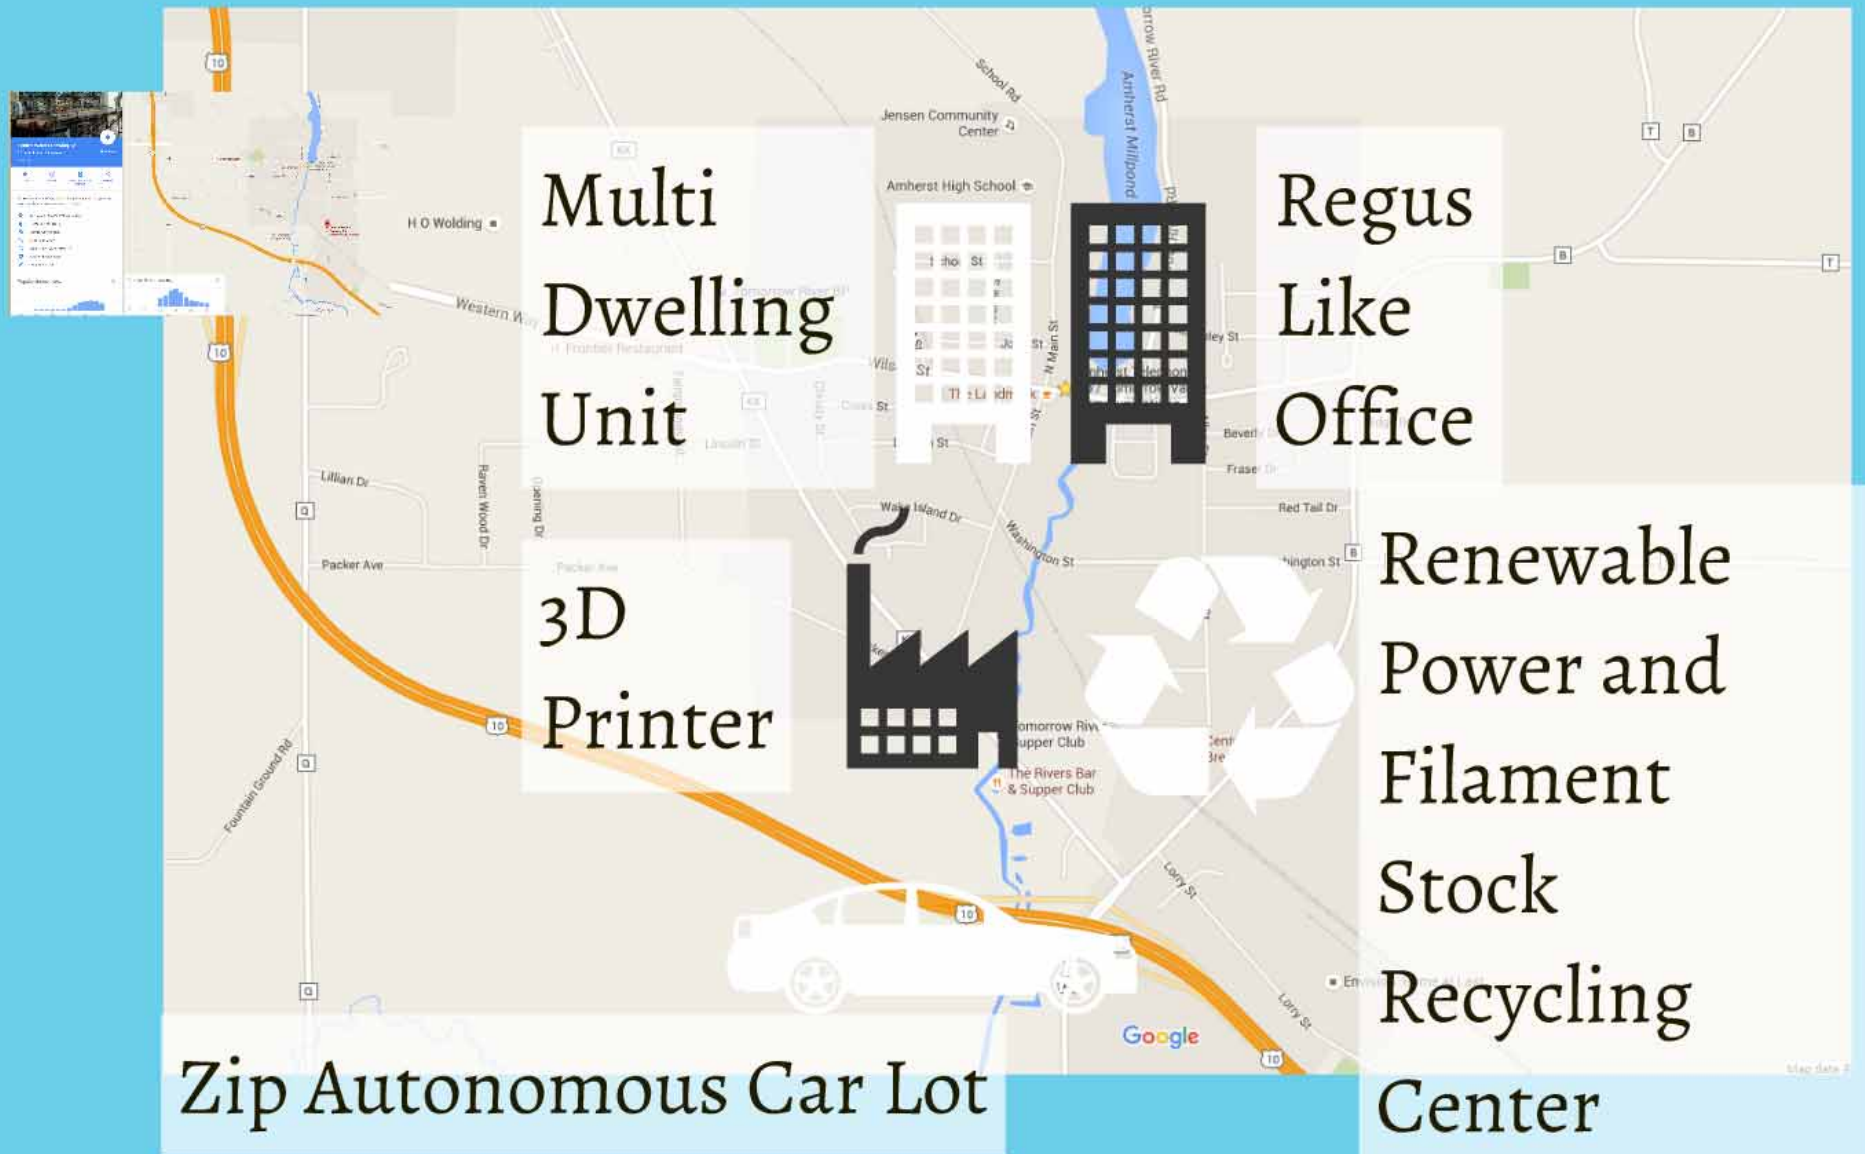

Amherst

Where are the most young people from out of town each weekend?