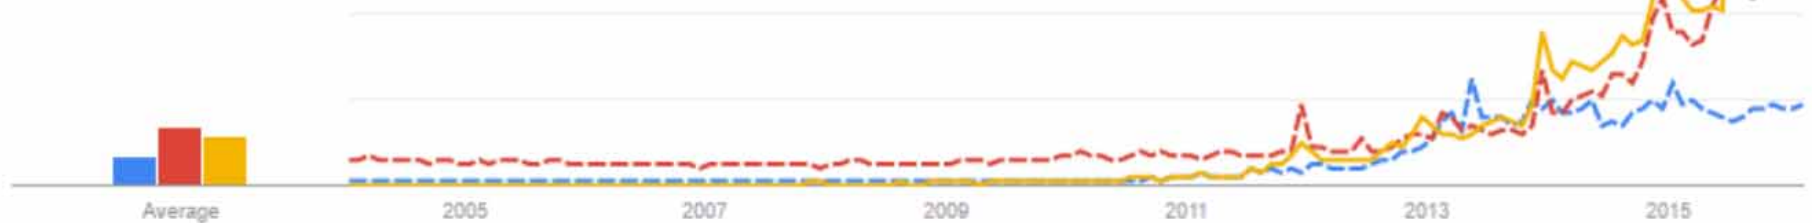

Trends

3D printing

Industry

Unmanned aerial...

Aircraft type

Amazon Prime

Search term

+ Add term

Beta: Measuring search interest in *topics* is a beta feature which quickly provides accurate measurements of overall search interest. To measure search interest for a specific *query*, select the "search term" option. ?

Interest over time ?

☐ News headlines ? ☐ Forecast ?

</>