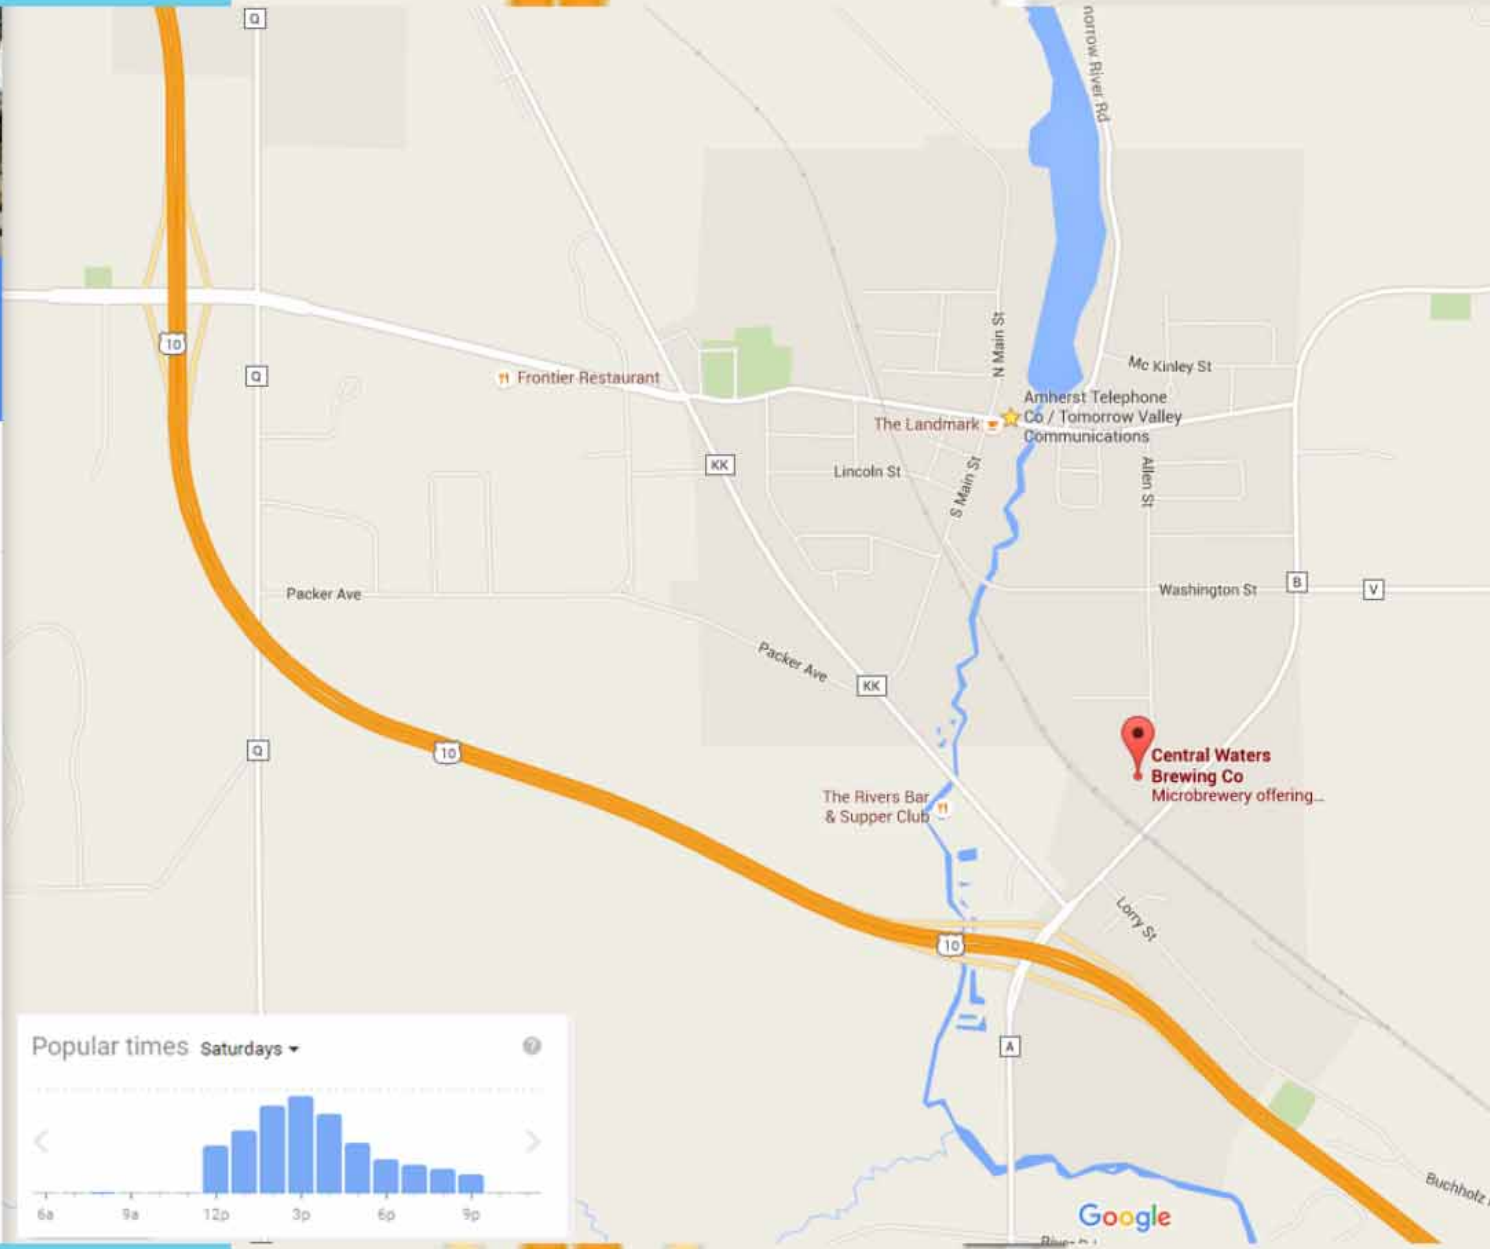

Amherst

Where are the most young people from out of town each weekend?

Central Waters Brewing Co

5.0 ★★★★★ 23 reviews

Brewery

Directions

SAVE

NEARBY

Open now: 8AM-4PM

Claim this business

Suggest an edit

Popular times Fridays

Popular times Saturdays

Central Waters Brewing Co
Microbrewery offering...

Beer & Board

1.