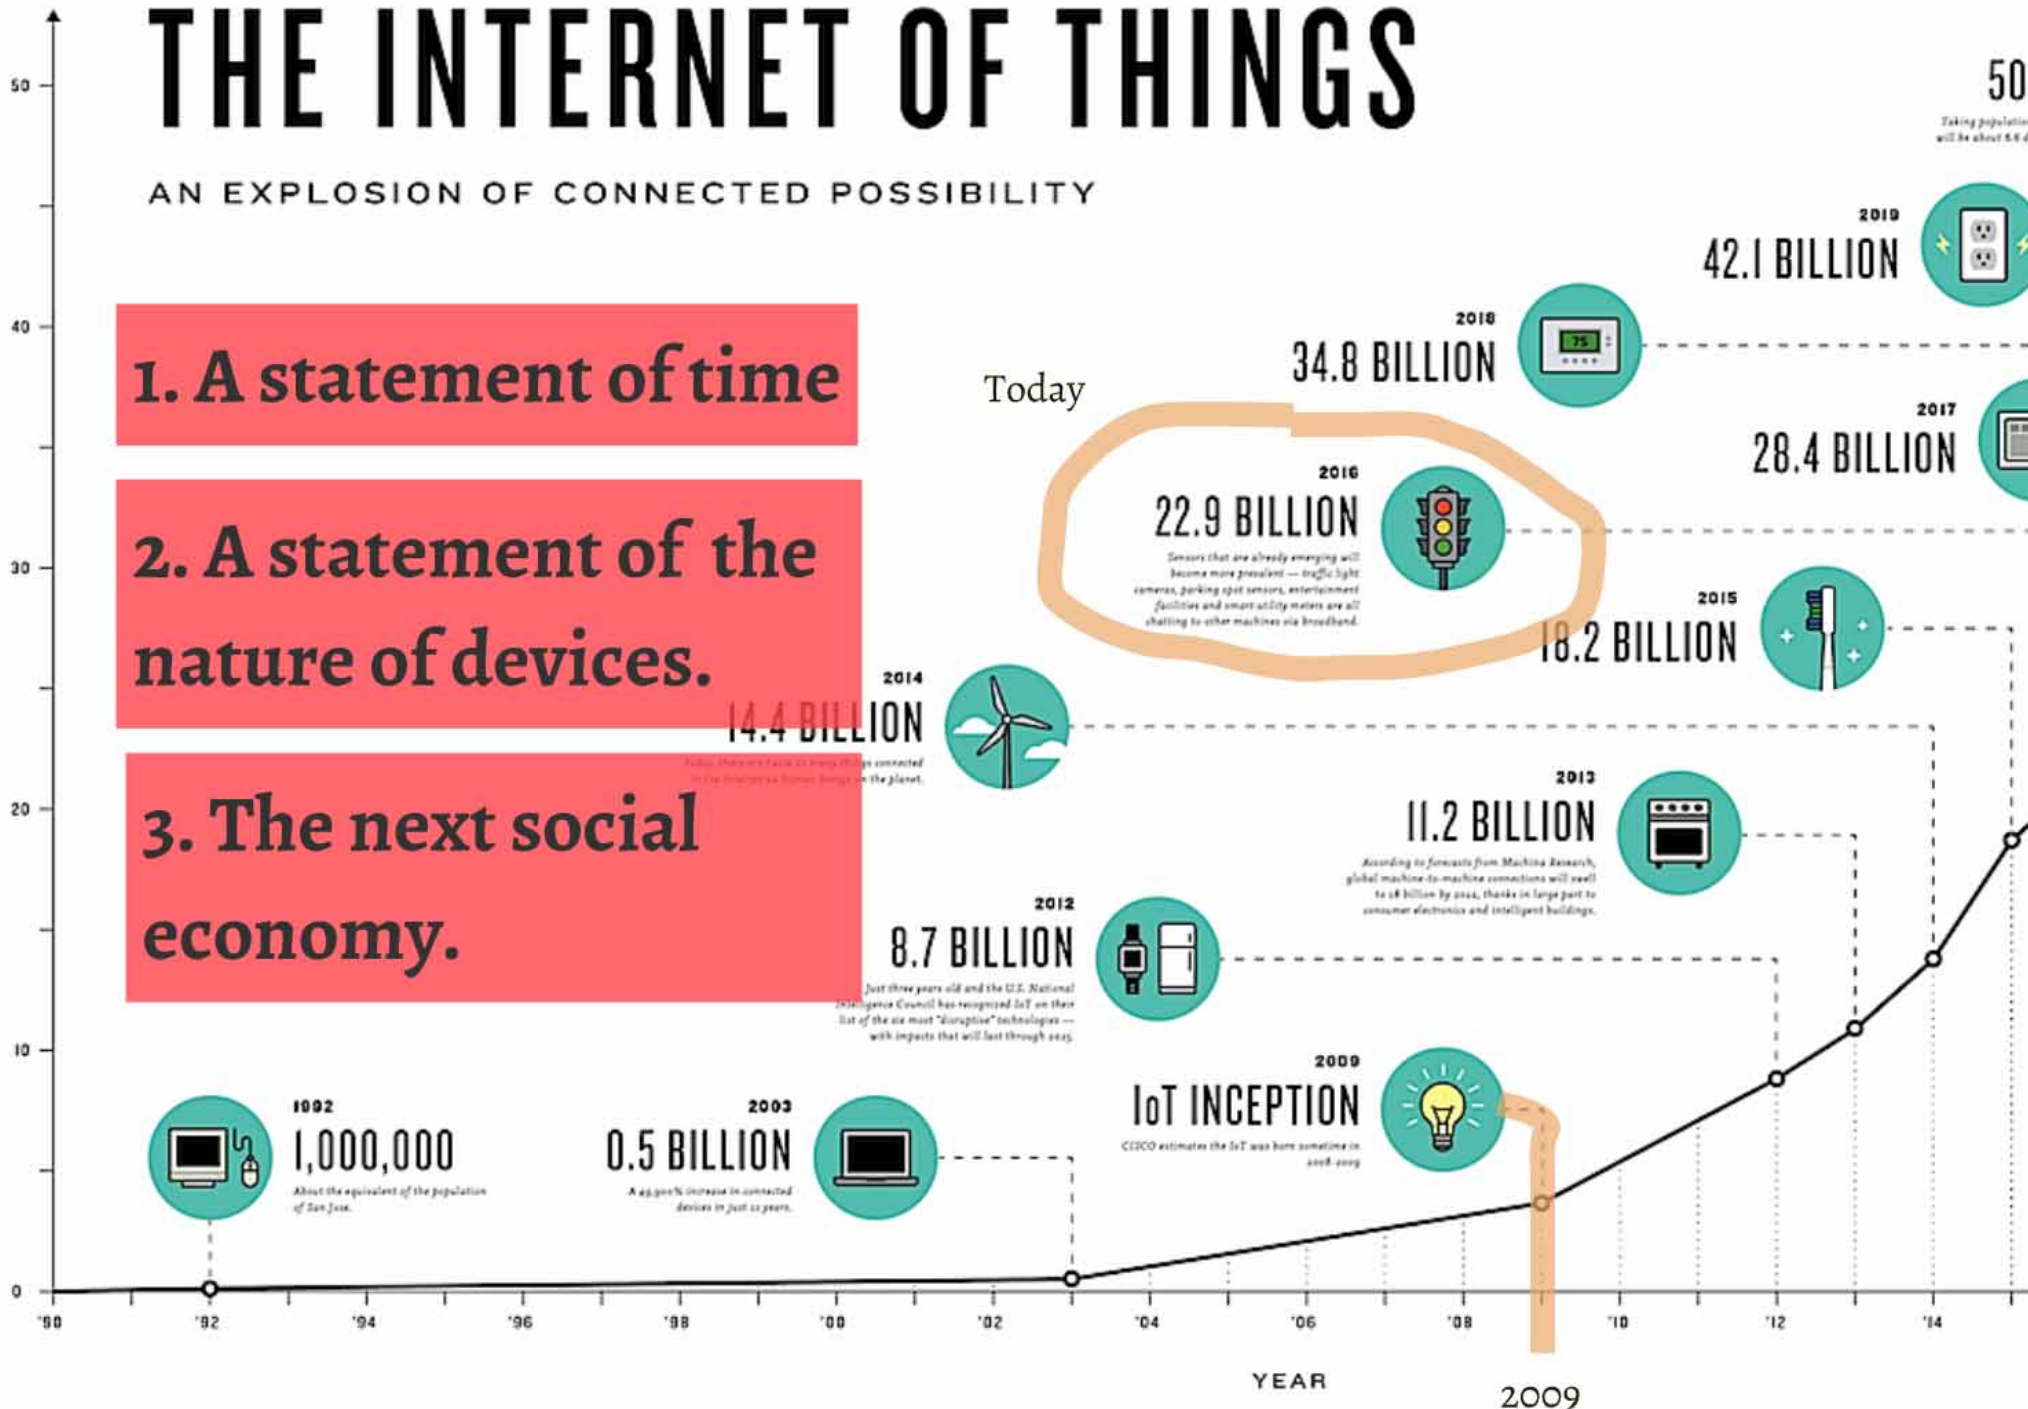

THE INTERNET OF THINGS

AN EXPLOSION OF CONNECTED POSSIBILITY

1. A statement of time

2. A statement of the nature of devices.

3. The next social economy.

BILLIONS OF DEVICES

Camp Onaway

Rainbow Falls
 Rainbow Park, L.L.C.
 Highway 51 (I-39) & County Hwy B
 Village of Plover, WI
 715-345-1950 • 800-321-2228