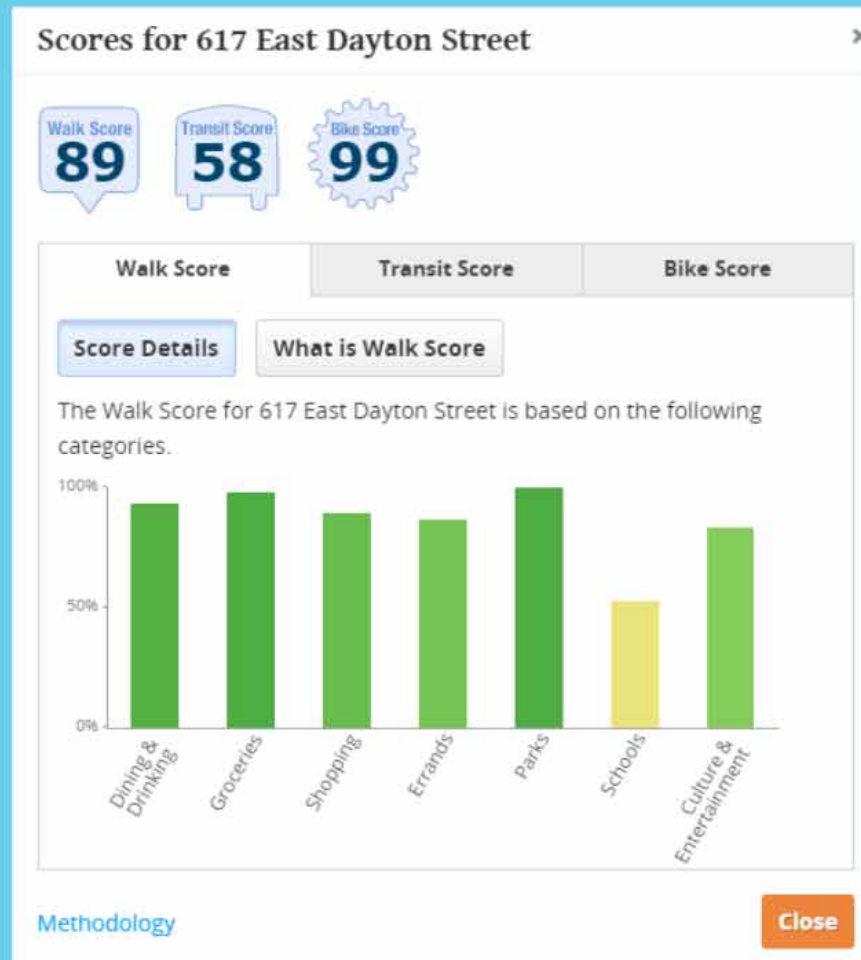

Challenges

800 Sq Feet Condo