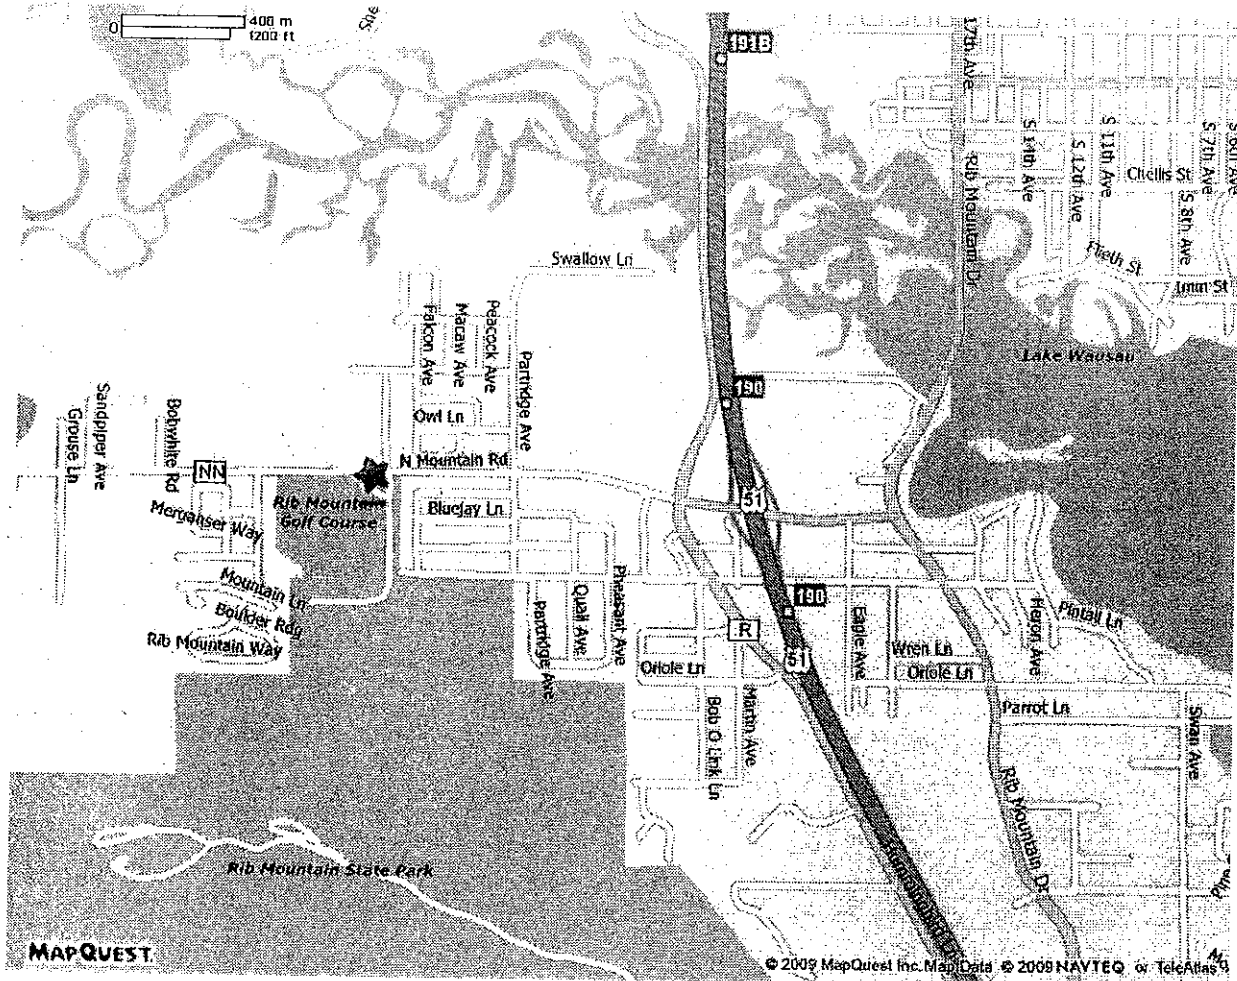

Map of 3700 North Mountain Road, Wausau, WI

★ 3700 N Mountain Rd
Wausau, WI 54401-9274

All rights reserved. Use subject to License/Copyright Map Legend
Directions and maps are informational only. We make no warranties on the accuracy of their content, road conditions or route usability or expeditionness. You assume all risk of use. MapQuest and its suppliers shall not be liable to you for any loss or delay resulting from your use of MapQuest. Your use of MapQuest means you agree to our [Terms of Use](#)