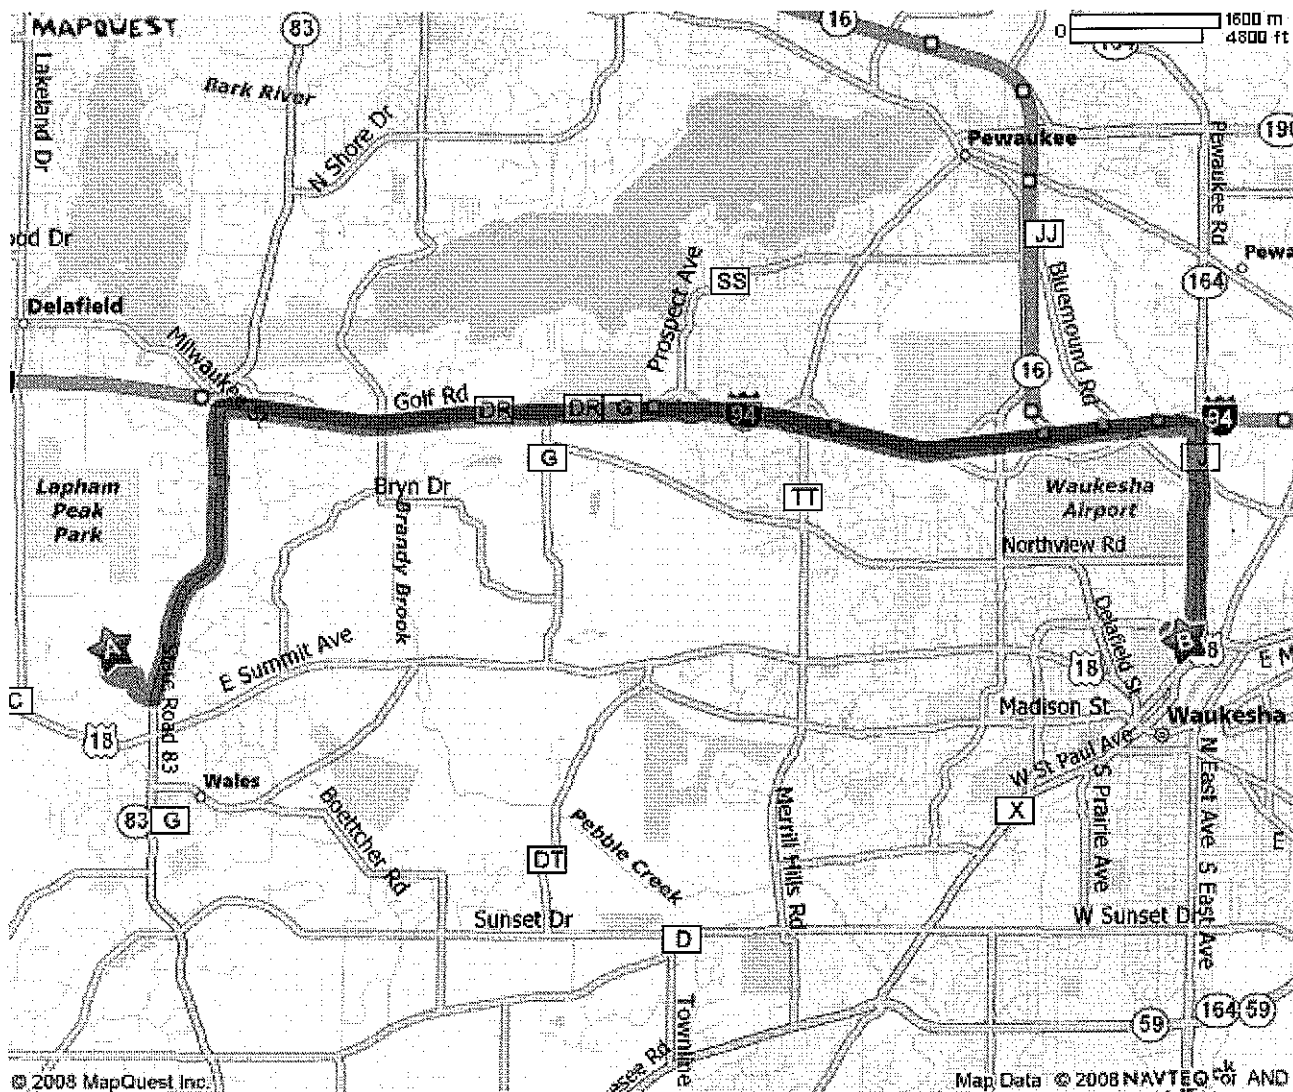

- |   |  |        |
|---|--|--------|
|    | 1: Start out going SOUTH on BOYS SCHOOL RD toward WI-83.               | 0.7 mi |
|    | 2: Turn LEFT onto WI-83 N.   | 2.5 mi |
|    | 3: Merge onto I-94 E toward MILWAUKEE.                                 | 7.2 mi |
|   | 4: Take the WI-164 N/CR-J S exit, EXIT 294, toward WAUKESHA/PEWAUKEE.  | 0.3 mi |
|  | 5: Turn RIGHT onto CR-J S/PEWAUKEE RD. Continue to follow PEWAUKEE RD. | 1.7 mi |
|  | 6: Turn RIGHT onto W MORELAND BLVD.                                    | 0.2 mi |
|  | 7: Make a U-TURN at RIVERVIEW AVE onto W MORELAND BLVD.                | 0.1 mi |
|  | 8: End at 515 W Moreland Blvd Waukesha, WI 53188-2428                  |        |

Estimated Time: 17 minutes      Estimated Distance: 12.75 miles

**B: 515 W Moreland Blvd, Waukesha, WI 53188-2428**

**Total Time: 17 minutes      Total Distance: 12.75 miles**

 Get MapQuest directions and FREE 411 by calling **1-800-FREE411** (1-800-373-3411).