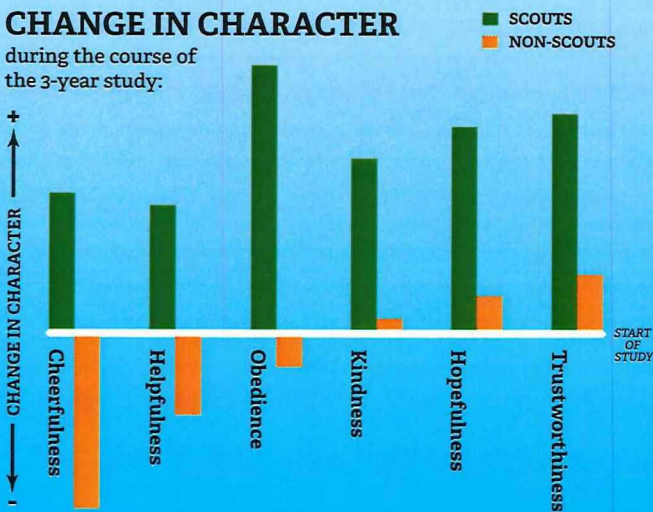

## DOES SCOUTING WORK?

We all know Scouting's goal is to prepare young people for life, but does it work?

Scouting was put to the test over the course of three years, when a research team from Tufts University worked with the Boy Scouts of America's Cradle of Liberty Council to measure the character attributes of both Scouts and non-Scouts — all with a goal of better understanding the character development of youth as it was happening. The project, which was funded by the John Templeton Foundation and led by Dr. Richard M. Lerner, surveyed nearly 1,800 Cub Scouts and nearly 400 non-Scouts under age 12 using both interviews and survey data. **In the beginning, there were no significant differences in character attributes between the two groups. By the end, however, the differences were striking in several areas:**

**2,000+**  
Scouts and non-Scouts  
aged 6-12 from across the  
Philadelphia area were  
measured in 6 key areas:

\*Hopeful Future Expectations

## CHANGE IN CHARACTER

during the course of  
the 3-year study: