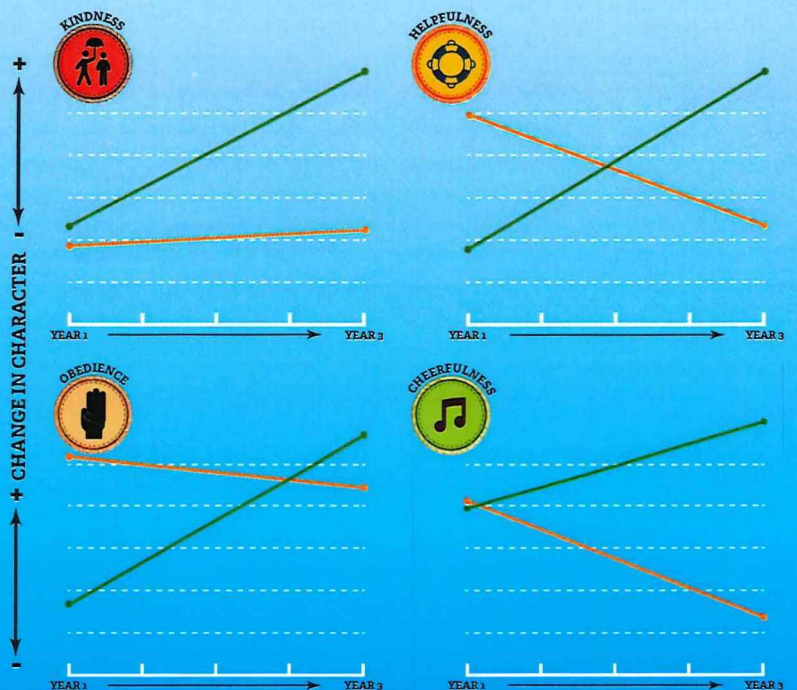

## DOES SCOUTING WORK?

We all know Scouting's goal is to prepare young people for life, but does it work?

Scouting was put to the test over the course of three years, when a research team from Tufts University worked with the Boy Scouts of America's Cradle of Liberty Council to measure the character attributes of both Scouts and non-Scouts — all with a goal of better understanding the character development of youth as it was happening. The project, which was funded by the John Templeton Foundation and led by Dr. Richard M. Lerner, surveyed nearly 1,800 Cub Scouts and nearly 400 non-Scouts under age 12 using both interviews and survey data. **In the beginning, there were no significant differences in character attributes between the two groups. By the end, however, the differences were striking in several areas:**

**2,000+**  
Scouts and non-Scouts  
aged 6-12 from across the  
Philadelphia area were  
measured in 6 key areas:

\*Hopeful Future Expectations

## CHANGE IN CHARACTER

during the course of  
the 3-year study: